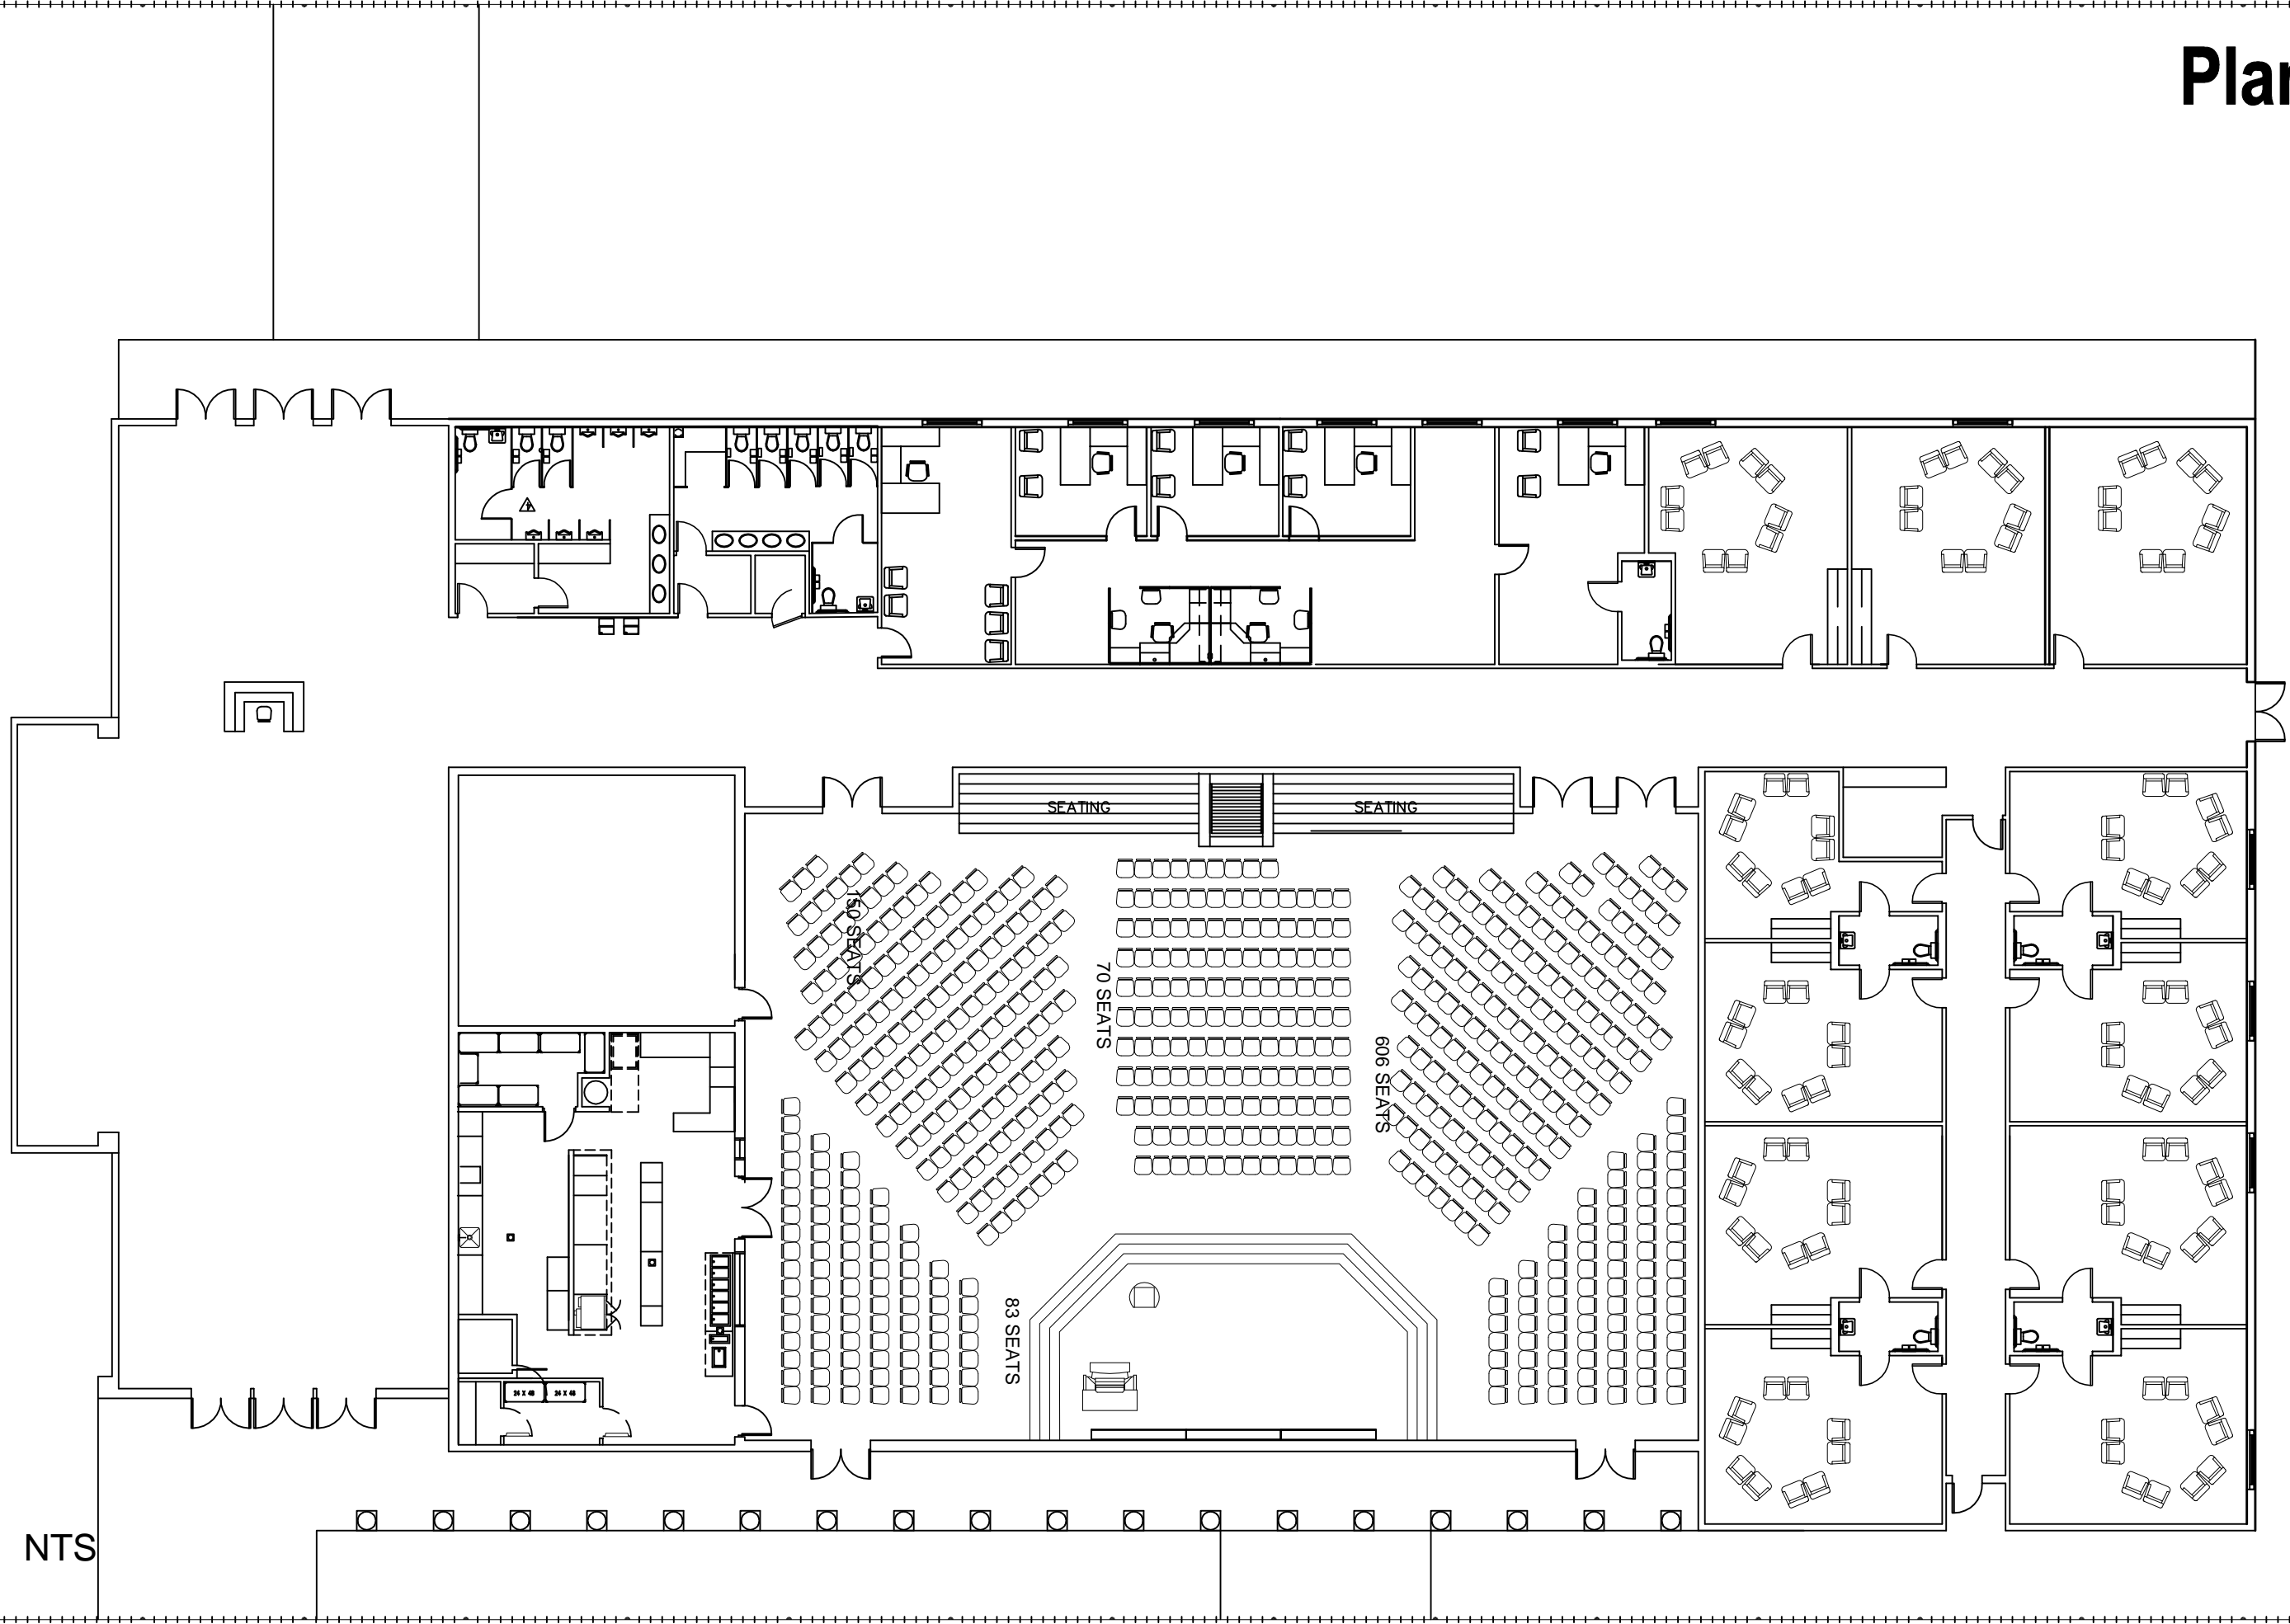

# Plan 2

tampa  
**ARCHITECTS**

**RBK**

**The Gizmo Group**  
STUDIO

Calvary Lutheran Church  
Master Plan

© Copyright 2006  
A4000500  
Telephone 813-247-5223

revised: \_\_\_\_\_  
date: OCTOBER 22, 2005  
job number: 0000